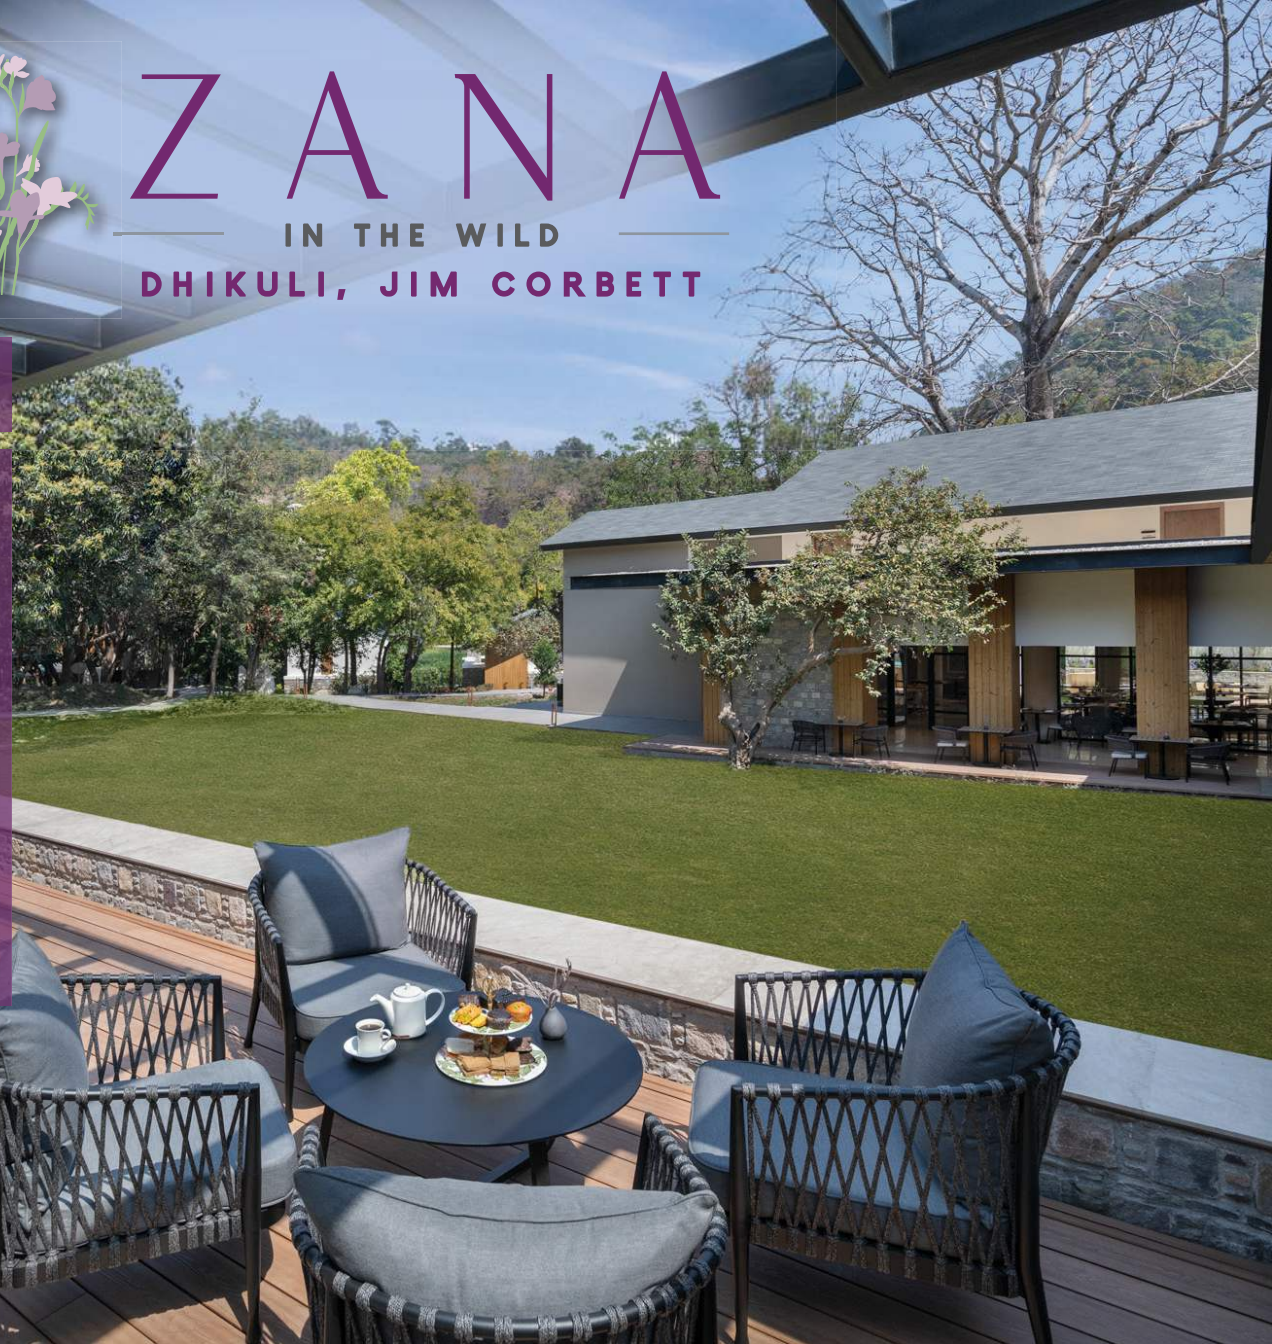

55 Guestrooms

Celebrate your love story amidst the natural settings of Jim Corbett, just 5 hours from Delhi-NCR.

Reminiscent of a warm and cosy country house in England with splendid gardens, woodland and European inspired architecture featuring characterful design elements, the resort seamlessly melds luxury with nature.